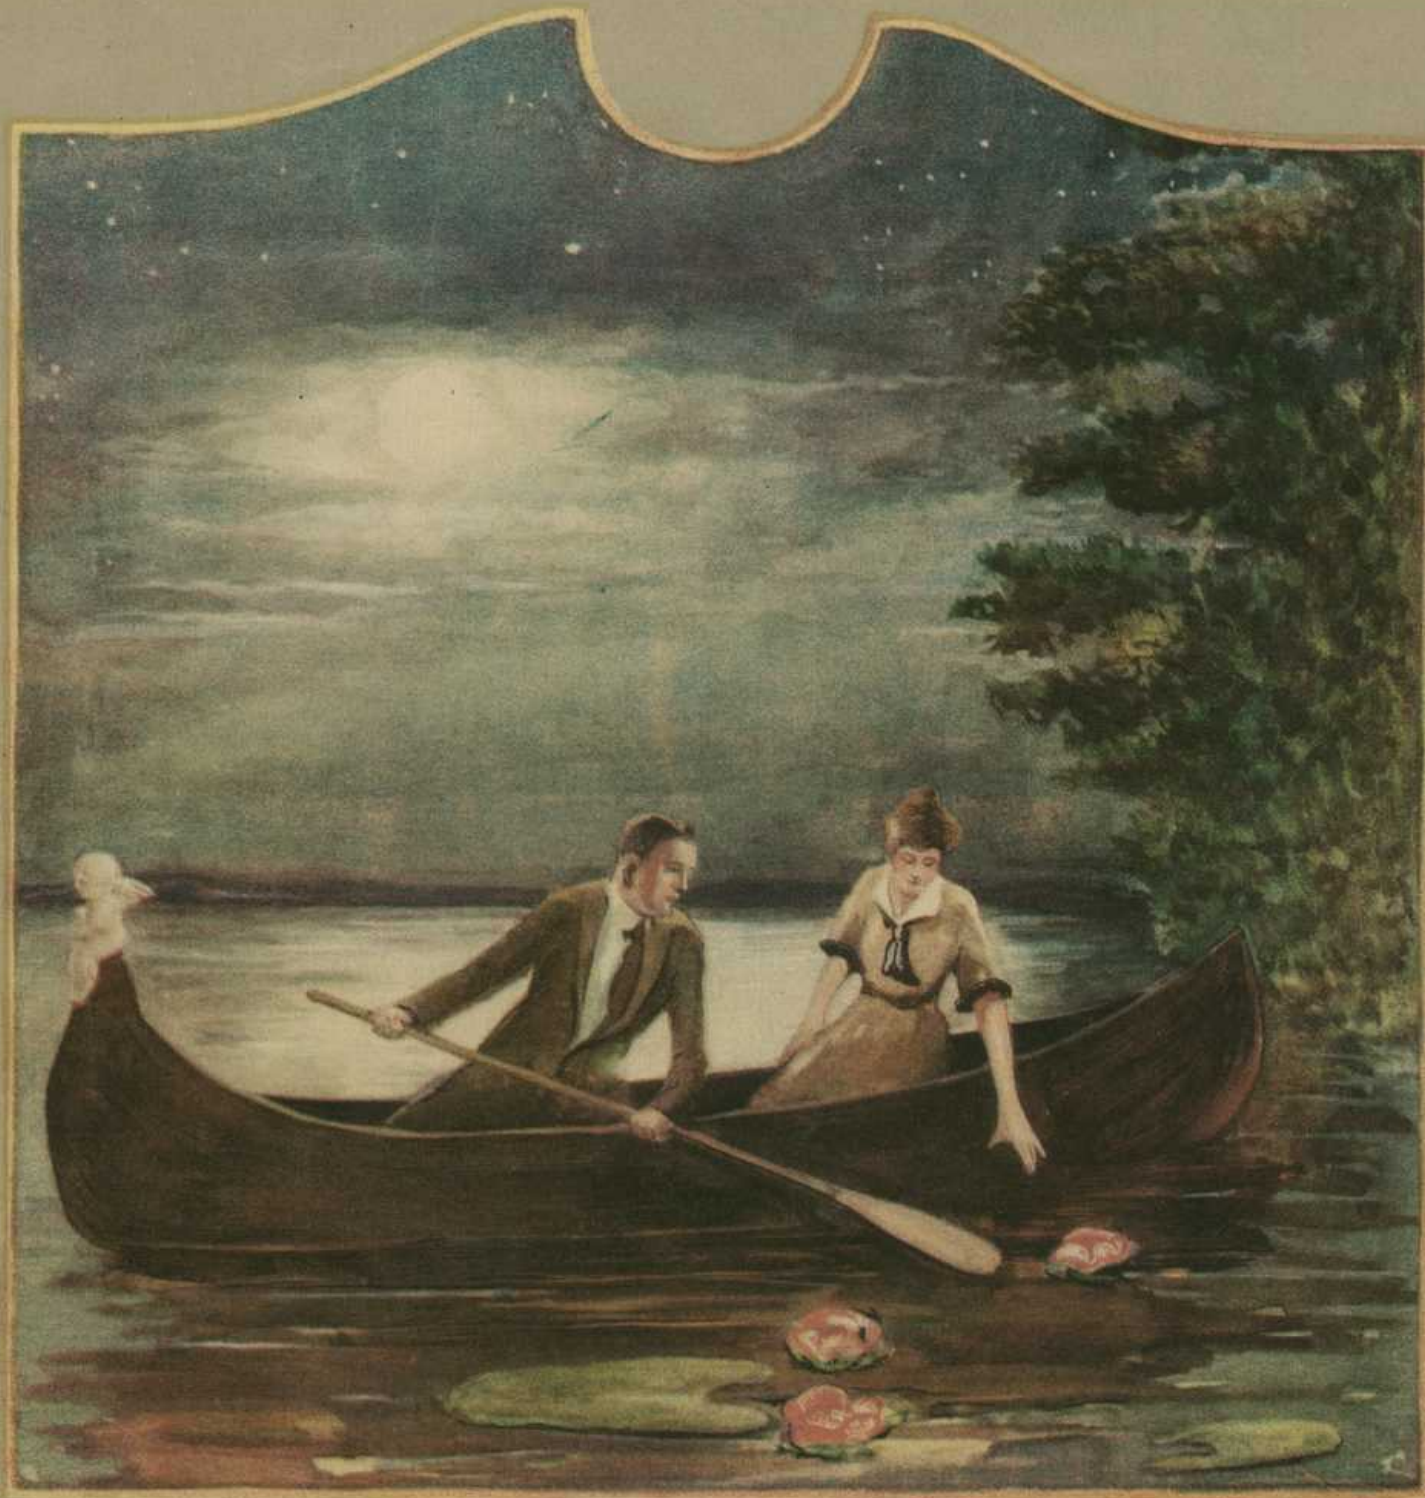

DRIFTING ALONG TO THE ISLE OF LOVE

Lyrics by
WILBUR WEEKS

6

Music by
M. ALEXANDER

PUBLISHED BY **E.T. PAULL MUSIC CO.** 243 WEST 42ND ST.

LONDON, ENG.
B. FELDMAN

NEW YORK

TORONTO, CANADA
W.R. DRAPER

J.A. ALBERT & SON, SYDNEY, AUSTRALIA